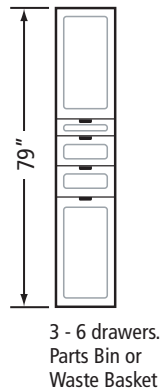

SPECIALITY CABINETS