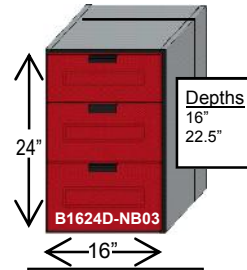

RedLine garage cabinets

The Original, and Best, Powder Coated Garage Cabinets

Base Cabinets 24" Tall X 16" Wide

B1624?-LA10
Base 1 Door

B1624?-RA10
Base 1 Door

B1624?-NA03
Base 3 Drawers

B1624D-NB03
Base 3 Drawers

B1624?-NC03
Base 3 Drawers

B1624?-NA04
Base 4 Drawers

B1624?-NA05
Base 5 Drawers

B1624?-NA06
Base 6 Drawers

Base Cabinets 30" Tall X 16" Wide

B1630?-LA10
Base 1 Door

B1630?-RA10
Base 1 Door

B1630?-LA11
Base 1 Door, 1 Drawer

B1630?-RA11
Base 1 Door, 1 Drawer

B1630?-NA10
Base Trash Cabinet

B1630?-NB10
Base Parts Bin

B1630?-NA03
Base 3 Drawers

B1630?-NC03
Base 3 Drawer

B1630?-NA04
Base 4 Drawer

B1630D-NB04
Base 4 Drawer

Base Cabinets 30" Tall X 16" Wide

Base Cabinets 24" Tall X 32" Wide

Base Cabinets 30" Tall X 32" Wide