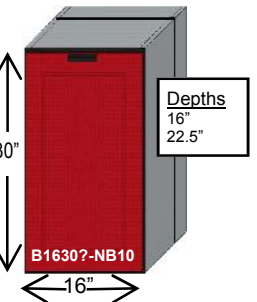

RedLine garage cabinets

The Original, and Best, Powder Coated Garage Cabinets

Base Cabinets 24" Tall X 16" Wide

B1624?-LA10
Base 1 Door

B1624?-RA10
Base 1 Door

B1624?-NA03
Base 3 Drawers

B1624D-NB03
Base 3 Drawers

B1624?-NC03
Base 3 Drawers

B1624?-NA04
Base 4 Drawers

B1624?-NA05
Base 5 Drawers

B1624?-NA06
Base 6 Drawers

Base Cabinets 30" Tall X 16" Wide

B1630?-LA10
Base 1 Door

B1630?-RA10
Base 1 Door

B1630?-LA11
Base 1 Door, 1 Drawer

B1630?-RA11
Base 1 Door, 1 Drawer

B1630?-NA10
Base Trash Cabinet

B1630?-NB10
Base Parts Bin

B1630?-NA03
Base 3 Drawers

B1630?-NC03
Base 3 Drawer

B1630?-NA04
Base 4 Drawer

B1630D-NB04
Base 4 Drawer

Base Cabinets 30" Tall X 16" Wide