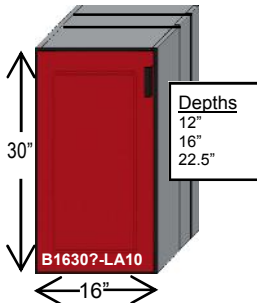

RedLine garage cabinets

The Original, and Best, Powder Coated Garage Cabinets

Base Cabinets 24" Tall X 16" Wide

B1624?-LA10
Base 1 Door

B1624?-RA10
Base 1 Door

B1624?-NA03
Base 3 Drawers

B1624D-NB03
Base 3 Drawers

B1624?-NC03
Base 3 Drawers

B1624?-NA04
Base 4 Drawers

B1624?-NA05
Base 5 Drawers

B1624?-NA06
Base 6 Drawers

Base Cabinets 30" Tall X 16" Wide

B1630?-LA10
Base 1 Door

B1630?-RA10
Base 1 Door

B1630?-LA11
Base 1 Door, 1 Drawer

B1630?-RA11
Base 1 Door, 1 Drawer

B1630?-NA10
Base Trash Cabinet

B1630?-NB10
Base Parts Bin

B1630?-NA03
Base 3 Drawers

B1630?-NC03
Base 3 Drawer

B1630?-NA04
Base 4 Drawer

B1630D-NB04
Base 4 Drawer

Base Cabinets 30" Tall X 16" Wide

Base Cabinets 24" Tall X 32" Wide

Base Cabinets 30" Tall X 32" Wide