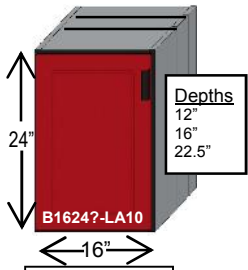

RedLine garage cabinets

The Original, and Best, Powder Coated Garage Cabinets

Base Cabinets 24" Tall X 16" Wide

B1624?-LA10
Base 1 Door

B1624?-RA10
Base 1 Door

B1624?-NA03
Base 3 Drawers

B1624D-NB03
Base 3 Drawers

B1624?-NC03
Base 3 Drawers

B1624?-NA04
Base 4 Drawers

B1624?-NA05
Base 5 Drawers

B1624?-NA06
Base 6 Drawers

Base Cabinets 30" Tall X 16" Wide

B1630?-LA10
Base 1 Door

B1630?-RA10
Base 1 Door

B1630?-LA11
Base 1 Door, 1 Drawer

B1630?-RA11
Base 1 Door, 1 Drawer

B1630?-NA10
Base Trash Cabinet

B1630?-NB10
Base Parts Bin

B1630?-NA03
Base 3 Drawers

B1630?-NC03
Base 3 Drawer

B1630?-NA04
Base 4 Drawer

B1630D-NB04
Base 4 Drawer

Base Cabinets 30" Tall X 16" Wide

Base Cabinets 24" Tall X 32" Wide

Base Cabinets 30" Tall X 32" Wide