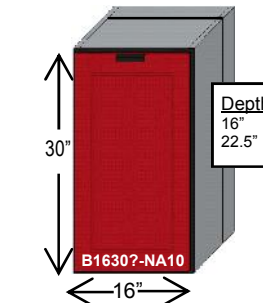

RedLine garage cabinets

The Original, and Best, Powder Coated Garage Cabinets

Base Cabinets 24" Tall X 16" Wide

B1624?-LA10
Base 1 Door

B1624?-RA10
Base 1 Door

B1624?-NA03
Base 3 Drawers

B1624D-NB03
Base 3 Drawers

B1624?-NC03
Base 3 Drawers

B1624?-NA04
Base 4 Drawers

B1624?-NA05
Base 5 Drawers

B1624?-NA06
Base 6 Drawers

Base Cabinets 30" Tall X 16" Wide

B1630?-LA10
Base 1 Door

B1630?-RA10
Base 1 Door

B1630?-LA11
Base 1 Door, 1 Drawer

B1630?-RA11
Base 1 Door, 1 Drawer

B1630?-NA10
Base Trash Cabinet

B1630?-NB10
Base Parts Bin

B1630?-NA03
Base 3 Drawers

B1630?-NC03
Base 3 Drawer

B1630?-NA04
Base 4 Drawer

B1630D-NB04
Base 4 Drawer

Base Cabinets 30" Tall X 16" Wide