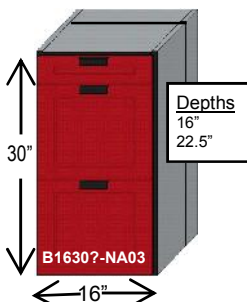

RedLine garage cabinets

The Original, and Best, Powder Coated Garage Cabinets

Base Cabinets 24" Tall X 16" Wide

B1624?-LA10
Base 1 Door

B1624?-RA10
Base 1 Door

B1624?-NA03
Base 3 Drawers

B1624D-NB03
Base 3 Drawers

B1624?-NC03
Base 3 Drawers

B1624?-NA04
Base 4 Drawers

B1624?-NA05
Base 5 Drawers

B1624?-NA06
Base 6 Drawers

Base Cabinets 30" Tall X 16" Wide

B1630?-LA10
Base 1 Door

B1630?-RA10
Base 1 Door

B1630?-LA11
Base 1 Door, 1 Drawer

B1630?-RA11
Base 1 Door, 1 Drawer

B1630?-NA10
Base Trash Cabinet

B1630?-NB10
Base Parts Bin

B1630?-NA03
Base 3 Drawers

B1630?-NC03
Base 3 Drawer

B1630?-NA04
Base 4 Drawer

B1630D-NB04
Base 4 Drawer

Base Cabinets 30" Tall X 16" Wide