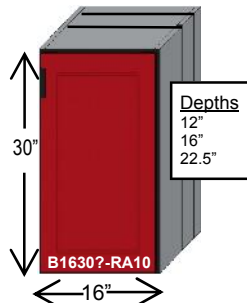

RedLine garage cabinets

The Original, and Best, Powder Coated Garage Cabinets

Base Cabinets 24" Tall X 16" Wide

B1624?-LA10
Base 1 Door

B1624?-RA10
Base 1 Door

B1624?-NA03
Base 3 Drawers

B1624D-NB03
Base 3 Drawers

B1624?-NC03
Base 3 Drawers

B1624?-NA04
Base 4 Drawers

B1624?-NA05
Base 5 Drawers

B1624?-NA06
Base 6 Drawers

Base Cabinets 30" Tall X 16" Wide

B1630?-LA10
Base 1 Door

B1630?-RA10
Base 1 Door

B1630?-LA11
Base 1 Door, 1 Drawer

B1630?-RA11
Base 1 Door, 1 Drawer

B1630?-NA10
Base Trash Cabinet

B1630?-NB10
Base Parts Bin

B1630?-NA03
Base 3 Drawers

B1630?-NC03
Base 3 Drawer

B1630?-NA04
Base 4 Drawer

B1630D-NB04
Base 4 Drawer

Base Cabinets 30" Tall X 16" Wide

Base Cabinets 24" Tall X 32" Wide

Base Cabinets 30" Tall X 32" Wide