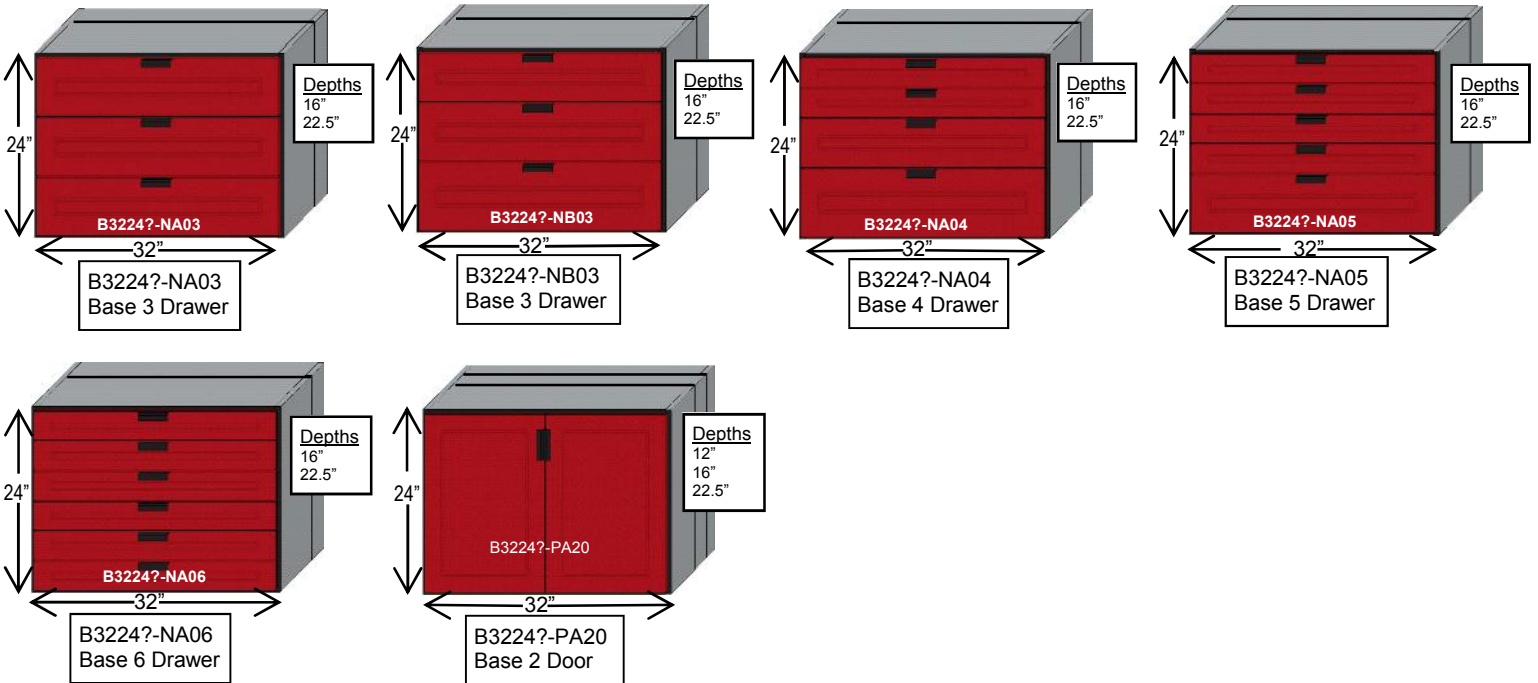

RedLine garage cabinets

The Original, and Best, Powder Coated Garage Cabinets

Base Cabinets 24" Tall X 16" Wide

B1624?-LA10
Base 1 Door

B1624?-RA10
Base 1 Door

B1624?-NA03
Base 3 Drawers

B1624D-NB03
Base 3 Drawers

B1624?-NC03
Base 3 Drawers

B1624?-NA04
Base 4 Drawers

B1624?-NA05
Base 5 Drawers

B1624?-NA06
Base 6 Drawers

Base Cabinets 30" Tall X 16" Wide

B1630?-LA10
Base 1 Door

B1630?-RA10
Base 1 Door

B1630?-LA11
Base 1 Door, 1 Drawer

B1630?-RA11
Base 1 Door, 1 Drawer

B1630?-NA10
Base Trash Cabinet

B1630?-NB10
Base Parts Bin

B1630?-NA03
Base 3 Drawers

B1630?-NC03
Base 3 Drawer

B1630?-NA04
Base 4 Drawer

B1630D-NB04
Base 4 Drawer

Base Cabinets 30" Tall X 16" Wide

Base Cabinets 24" Tall X 32" Wide

Base Cabinets 30" Tall X 32" Wide