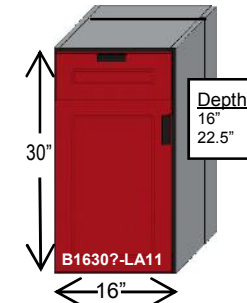

RedLine garage cabinets

The Original, and Best, Powder Coated Garage Cabinets

Base Cabinets 24" Tall X 16" Wide

B1624?-LA10
Base 1 Door

B1624?-RA10
Base 1 Door

B1624?-NA03
Base 3 Drawers

B1624D-NB03
Base 3 Drawers

B1624?-NC03
Base 3 Drawers

B1624?-NA04
Base 4 Drawers

B1624?-NA05
Base 5 Drawers

B1624?-NA06
Base 6 Drawers

Base Cabinets 30" Tall X 16" Wide

B1630?-LA10
Base 1 Door

B1630?-RA10
Base 1 Door

B1630?-LA11
Base 1 Door, 1 Drawer

B1630?-RA11
Base 1 Door, 1 Drawer

B1630?-NA10
Base Trash Cabinet

B1630?-NB10
Base Parts Bin

B1630?-NA03
Base 3 Drawers

B1630?-NC03
Base 3 Drawer

B1630?-NA04
Base 4 Drawer

B1630D-NB04
Base 4 Drawer

Base Cabinets 30" Tall X 16" Wide