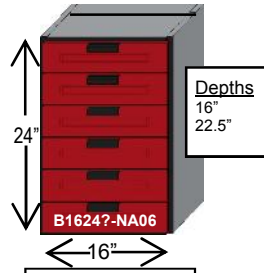

RedLine garage cabinets

The Original, and Best, Powder Coated Garage Cabinets

Base Cabinets 24" Tall X 16" Wide

B1624?-LA10
Base 1 Door

B1624?-RA10
Base 1 Door

B1624?-NA03
Base 3 Drawers

B1624D-NB03
Base 3 Drawers

B1624?-NC03
Base 3 Drawers

B1624?-NA04
Base 4 Drawers

B1624?-NA05
Base 5 Drawers

B1624?-NA06
Base 6 Drawers

Base Cabinets 30" Tall X 16" Wide

B1630?-LA10
Base 1 Door

B1630?-RA10
Base 1 Door

B1630?-LA11
Base 1 Door, 1 Drawer

B1630?-RA11
Base 1 Door, 1 Drawer

B1630?-NA10
Base Trash Cabinet

B1630?-NB10
Base Parts Bin

B1630?-NA03
Base 3 Drawers

B1630?-NC03
Base 3 Drawer

B1630?-NA04
Base 4 Drawer

B1630D-NB04
Base 4 Drawer

Base Cabinets 30" Tall X 16" Wide