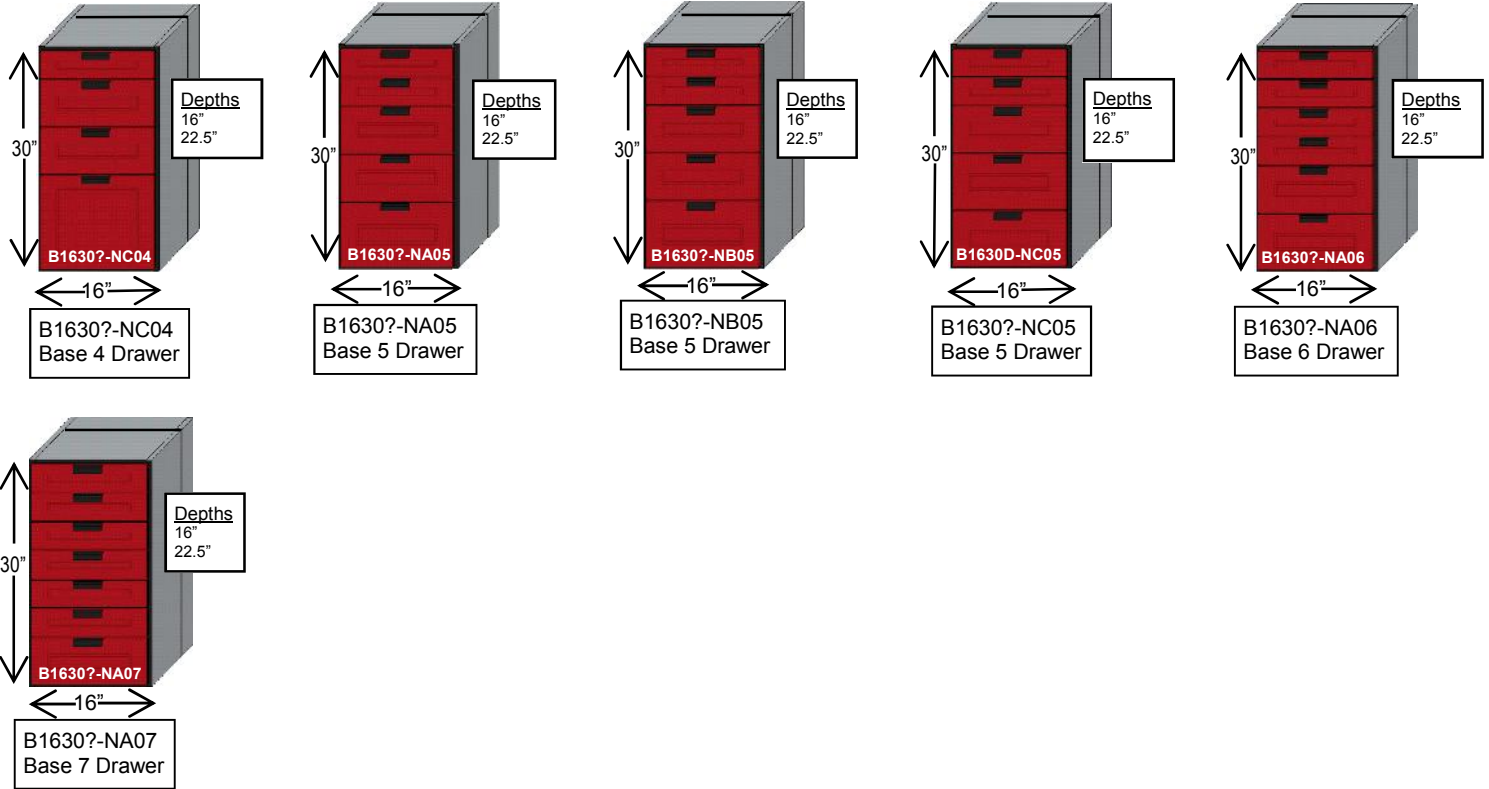

RedLine garage cabinets

The Original, and Best, Powder Coated Garage Cabinets

Base Cabinets 24" Tall X 16" Wide

B1624?-LA10
Base 1 Door

B1624?-RA10
Base 1 Door

B1624?-NA03
Base 3 Drawers

B1624D-NB03
Base 3 Drawers

B1624?-NC03
Base 3 Drawers

B1624?-NA04
Base 4 Drawers

B1624?-NA05
Base 5 Drawers

B1624?-NA06
Base 6 Drawers

Base Cabinets 30" Tall X 16" Wide

B1630?-LA10
Base 1 Door

B1630?-RA10
Base 1 Door

B1630?-LA11
Base 1 Door, 1 Drawer

B1630?-RA11
Base 1 Door, 1 Drawer

B1630?-NA10
Base Trash Cabinet

B1630?-NB10
Base Parts Bin

B1630?-NA03
Base 3 Drawers

B1630?-NC03
Base 3 Drawer

B1630?-NA04
Base 4 Drawer

B1630D-NB04
Base 4 Drawer

Base Cabinets 30" Tall X 16" Wide