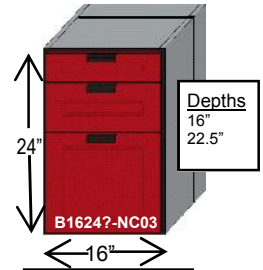

RedLine garage cabinets

The Original, and Best, Powder Coated Garage Cabinets

Base Cabinets 24" Tall X 16" Wide

B1624?-LA10
Base 1 Door

B1624?-RA10
Base 1 Door

B1624?-NA03
Base 3 Drawers

B1624D-NB03
Base 3 Drawers

B1624?-NC03
Base 3 Drawers

B1624?-NA04
Base 4 Drawers

B1624?-NA05
Base 5 Drawers

B1624?-NA06
Base 6 Drawers

Base Cabinets 30" Tall X 16" Wide

B1630?-LA10
Base 1 Door

B1630?-RA10
Base 1 Door

B1630?-LA11
Base 1 Door, 1 Drawer

B1630?-RA11
Base 1 Door, 1 Drawer

B1630?-NA10
Base Trash Cabinet

B1630?-NB10
Base Parts Bin

B1630?-NA03
Base 3 Drawers

B1630?-NC03
Base 3 Drawer

B1630?-NA04
Base 4 Drawer

B1630D-NB04
Base 4 Drawer

Base Cabinets 30" Tall X 16" Wide

Base Cabinets 24" Tall X 32" Wide

Base Cabinets 30" Tall X 32" Wide