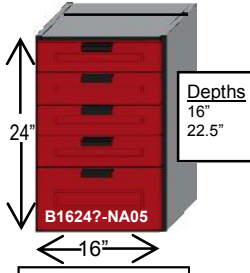

RedLine garage cabinets

The Original, and Best, Powder Coated Garage Cabinets

Base Cabinets 24" Tall X 16" Wide

B1624?-LA10
Base 1 Door

B1624?-RA10
Base 1 Door

B1624?-NA03
Base 3 Drawers

B1624D-NB03
Base 3 Drawers

B1624?-NC03
Base 3 Drawers

B1624?-NA04
Base 4 Drawers

B1624?-NA05
Base 5 Drawers

B1624?-NA06
Base 6 Drawers

Base Cabinets 30" Tall X 16" Wide

B1630?-LA10
Base 1 Door

B1630?-RA10
Base 1 Door

B1630?-LA11
Base 1 Door, 1 Drawer

B1630?-RA11
Base 1 Door, 1 Drawer

B1630?-NA10
Base Trash Cabinet

B1630?-NB10
Base Parts Bin

B1630?-NA03
Base 3 Drawers

B1630?-NC03
Base 3 Drawer

B1630?-NA04
Base 4 Drawer

B1630D-NB04
Base 4 Drawer

Base Cabinets 30" Tall X 16" Wide

Base Cabinets 24" Tall X 32" Wide

Base Cabinets 30" Tall X 32" Wide