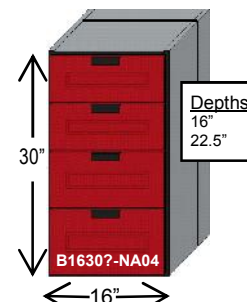

B1624?-NC03
Base 3 Drawers

B1624?-NA04
Base 4 Drawers

B1624?-NA05
Base 5 Drawers

B1624?-NA06
Base 6 Drawers

Base Cabinets 30" Tall X 16" Wide

B1630?-LA10
Base 1 Door

B1630?-RA10
Base 1 Door

B1630?-LA11
Base 1 Door, 1 Drawer

B1630?-RA11
Base 1 Door, 1 Drawer

B1630?-NA10
Base Trash Cabinet

B1630?-NB10
Base Parts Bin

B1630?-NA03
Base 3 Drawers

B1630?-NC03
Base 3 Drawer

B1630?-NA04
Base 4 Drawer

B1630D-NB04
Base 4 Drawer

Base Cabinets 30" Tall X 16" Wide

Base Cabinets 24" Tall X 32" Wide

Base Cabinets 30" Tall X 32" Wide