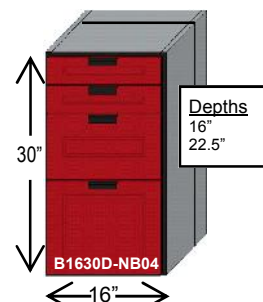

RedLine garage cabinets

The Original, and Best, Powder Coated Garage Cabinets

Base Cabinets 24" Tall X 16" Wide

B1624?-LA10
Base 1 Door

B1624?-RA10
Base 1 Door

B1624?-NA03
Base 3 Drawers

B1624D-NB03
Base 3 Drawers

B1624?-NC03
Base 3 Drawers

B1624?-NA04
Base 4 Drawers

B1624?-NA05
Base 5 Drawers

B1624?-NA06
Base 6 Drawers

Base Cabinets 30" Tall X 16" Wide

B1630?-LA10
Base 1 Door

B1630?-RA10
Base 1 Door

B1630?-LA11
Base 1 Door, 1 Drawer

B1630?-RA11
Base 1 Door, 1 Drawer

B1630?-NA10
Base Trash Cabinet

B1630?-NB10
Base Parts Bin

B1630?-NA03
Base 3 Drawers

B1630?-NC03
Base 3 Drawer

B1630?-NA04
Base 4 Drawer

B1630D-NB04
Base 4 Drawer

Base Cabinets 30" Tall X 16" Wide

Base Cabinets 24" Tall X 32" Wide

Base Cabinets 30" Tall X 32" Wide