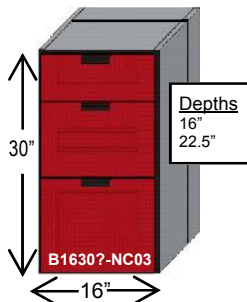

RedLine garage cabinets

The Original, and Best, Powder Coated Garage Cabinets

Base Cabinets 24" Tall X 16" Wide

B1624?-LA10
Base 1 Door

B1624?-RA10
Base 1 Door

B1624?-NA03
Base 3 Drawers

B1624D-NB03
Base 3 Drawers

B1624?-NC03
Base 3 Drawers

B1624?-NA04
Base 4 Drawers

B1624?-NA05
Base 5 Drawers

B1624?-NA06
Base 6 Drawers

Base Cabinets 30" Tall X 16" Wide

B1630?-LA10
Base 1 Door

B1630?-RA10
Base 1 Door

B1630?-LA11
Base 1 Door, 1 Drawer

B1630?-RA11
Base 1 Door, 1 Drawer

B1630?-NA10
Base Trash Cabinet

B1630?-NB10
Base Parts Bin

B1630?-NA03
Base 3 Drawers

B1630?-NC03
Base 3 Drawer

B1630?-NA04
Base 4 Drawer

B1630D-NB04
Base 4 Drawer

Base Cabinets 30" Tall X 16" Wide

Base Cabinets 24" Tall X 32" Wide

Base Cabinets 30" Tall X 32" Wide