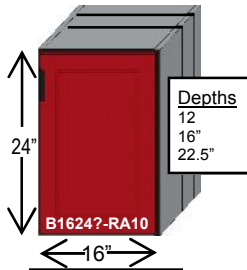

RedLine garage cabinets

The Original, and Best, Powder Coated Garage Cabinets

Base Cabinets 24" Tall X 16" Wide

B1624?-LA10
Base 1 Door

B1624?-RA10
Base 1 Door

B1624?-NA03
Base 3 Drawers

B1624D-NB03
Base 3 Drawers

B1624?-NC03
Base 3 Drawers

B1624?-NA04
Base 4 Drawers

B1624?-NA05
Base 5 Drawers

B1624?-NA06
Base 6 Drawers

Base Cabinets 30" Tall X 16" Wide

B1630?-LA10
Base 1 Door

B1630?-RA10
Base 1 Door

B1630?-LA11
Base 1 Door, 1 Drawer

B1630?-RA11
Base 1 Door, 1 Drawer

B1630?-NA10
Base Trash Cabinet

B1630?-NB10
Base Parts Bin

B1630?-NA03
Base 3 Drawers

B1630?-NC03
Base 3 Drawer

B1630?-NA04
Base 4 Drawer

B1630D-NB04
Base 4 Drawer

Base Cabinets 30" Tall X 16" Wide

Base Cabinets 24" Tall X 32" Wide

Base Cabinets 30" Tall X 32" Wide