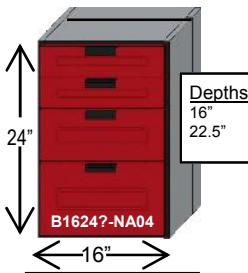

RedLine garage cabinets

The Original, and Best, Powder Coated Garage Cabinets

Base Cabinets 24" Tall X 16" Wide

B1624?-LA10
Base 1 Door

B1624?-RA10
Base 1 Door

B1624?-NA03
Base 3 Drawers

B1624D-NB03
Base 3 Drawers

B1624?-NC03
Base 3 Drawers

B1624?-NA04
Base 4 Drawers

B1624?-NA05
Base 5 Drawers

B1624?-NA06
Base 6 Drawers

Base Cabinets 30" Tall X 16" Wide

B1630?-LA10
Base 1 Door

B1630?-RA10
Base 1 Door

B1630?-LA11
Base 1 Door, 1 Drawer

B1630?-RA11
Base 1 Door, 1 Drawer

B1630?-NA10
Base Trash Cabinet

B1630?-NB10
Base Parts Bin

B1630?-NA03
Base 3 Drawers

B1630?-NC03
Base 3 Drawer

B1630?-NA04
Base 4 Drawer

B1630D-NB04
Base 4 Drawer

Base Cabinets 30" Tall X 16" Wide