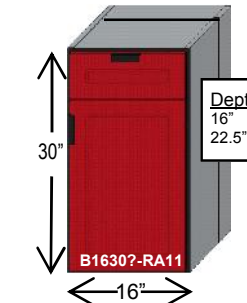

RedLine garage cabinets

The Original, and Best, Powder Coated Garage Cabinets

Base Cabinets 24" Tall X 16" Wide

B1624?-LA10
Base 1 Door

B1624?-RA10
Base 1 Door

B1624?-NA03
Base 3 Drawers

B1624D-NB03
Base 3 Drawers

B1624?-NC03
Base 3 Drawers

B1624?-NA04
Base 4 Drawers

B1624?-NA05
Base 5 Drawers

B1624?-NA06
Base 6 Drawers

Base Cabinets 30" Tall X 16" Wide

B1630?-LA10
Base 1 Door

B1630?-RA10
Base 1 Door

B1630?-LA11
Base 1 Door, 1 Drawer

B1630?-RA11
Base 1 Door, 1 Drawer

B1630?-NA10
Base Trash Cabinet

B1630?-NB10
Base Parts Bin

B1630?-NA03
Base 3 Drawers

B1630?-NC03
Base 3 Drawer

B1630?-NA04
Base 4 Drawer

B1630D-NB04
Base 4 Drawer

Base Cabinets 30" Tall X 16" Wide