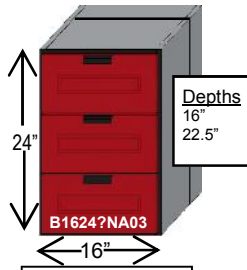

RedLine garage cabinets

The Original, and Best, Powder Coated Garage Cabinets

Base Cabinets 24" Tall X 16" Wide

B1624?-LA10
Base 1 Door

B1624?-RA10
Base 1 Door

B1624?-NA03
Base 3 Drawers

B1624D-NB03
Base 3 Drawers

B1624?-NC03
Base 3 Drawers

B1624?-NA04
Base 4 Drawers

B1624?-NA05
Base 5 Drawers

B1624?-NA06
Base 6 Drawers

Base Cabinets 30" Tall X 16" Wide

B1630?-LA10
Base 1 Door

B1630?-RA10
Base 1 Door

B1630?-LA11
Base 1 Door, 1 Drawer

B1630?-RA11
Base 1 Door, 1 Drawer

B1630?-NA10
Base Trash Cabinet

B1630?-NB10
Base Parts Bin

B1630?-NA03
Base 3 Drawers

B1630?-NC03
Base 3 Drawer

B1630?-NA04
Base 4 Drawer

B1630D-NB04
Base 4 Drawer

Base Cabinets 30" Tall X 16" Wide

Base Cabinets 24" Tall X 32" Wide

Base Cabinets 30" Tall X 32" Wide