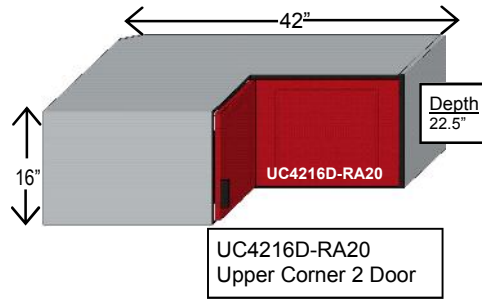

Upper Corner Cabinets 16" Tall X 42" Wide