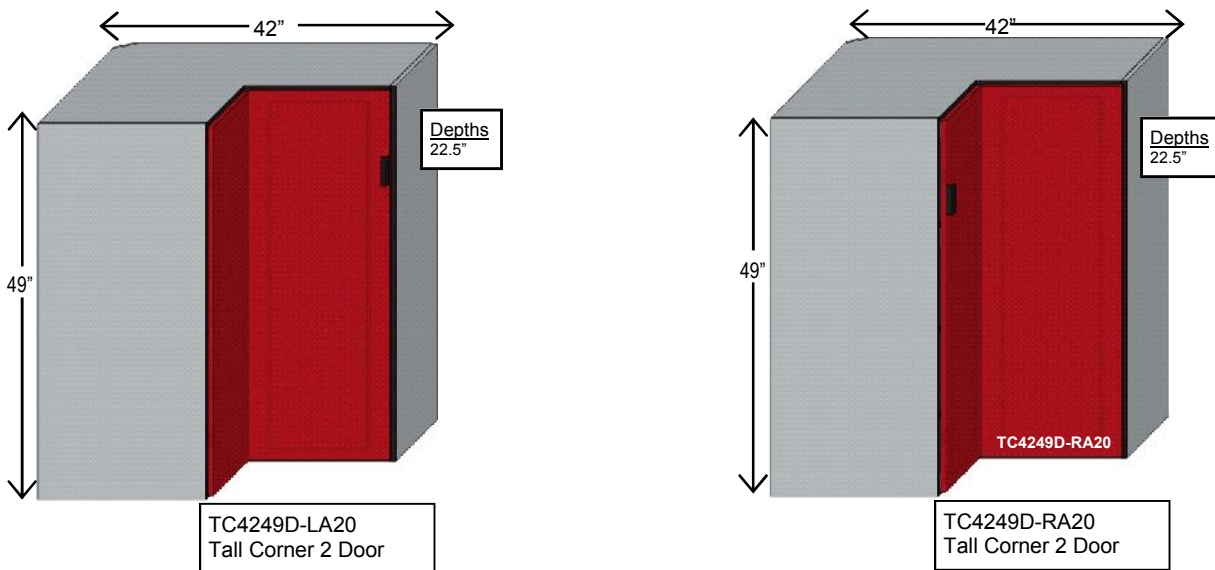

## Base Corner Cabinets 24" Tall X 26" Wide

## Base Corner Cabinets 24" Tall X 42" Wide

## Base Corner Cabinets 30" Tall X 26" Wide

## Base Corner Cabinets 30" Tall X 42" Wide

**Tall Corner Cabinets 49" Tall X 26" Wide**

**Tall Corner Cabinets 49" Tall X 42" Wide**

**Tall Corner Cabinets 49" Tall X 42" Wide**

**Tall Corner Cabinets 79" Tall X 26" Wide**