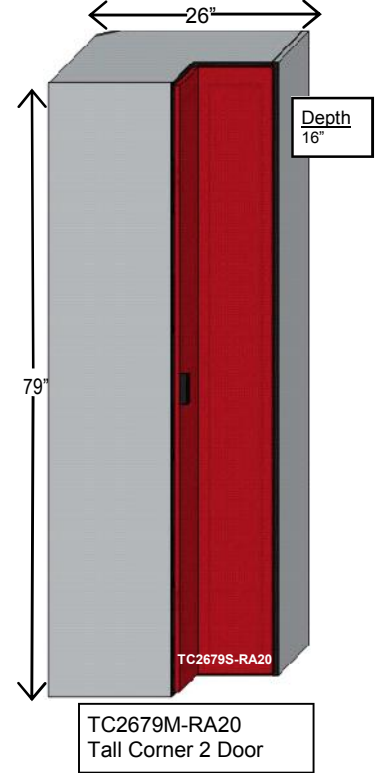

## Base Corner Cabinets 24" Tall X 26" Wide

## Base Corner Cabinets 30" Tall X 26" Wide

## Base Corner Cabinets 30" Tall X 42" Wide

**Tall Corner Cabinets 49" Tall X 26" Wide**

**Tall Corner Cabinets 49" Tall X 42" Wide**

**Tall Corner Cabinets 49" Tall X 42" Wide**

**Tall Corner Cabinets 79" Tall X 26" Wide**

### Tall Corner Cabinets 79" Tall X 42" Wide