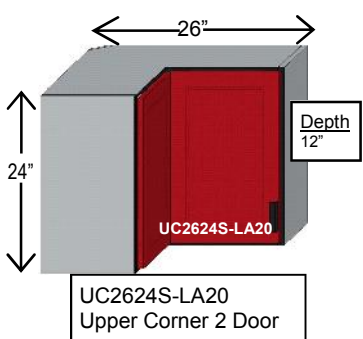

Upper Corner Cabinets 24" Tall X 26" Wide