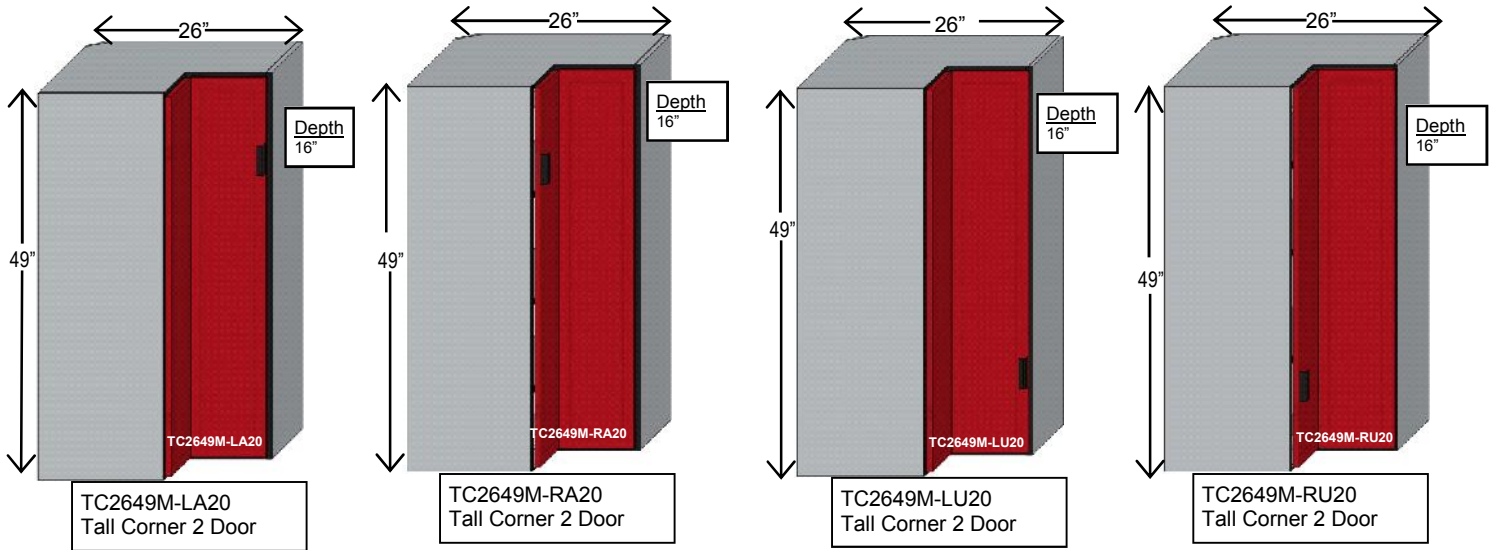

Tall Corner Cabinets 49" Tall X 26" Wide