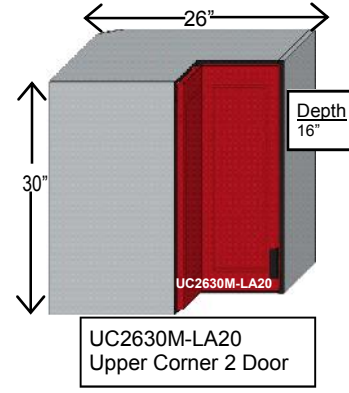

Upper Corner Cabinets 30" Tall X 26" Wide