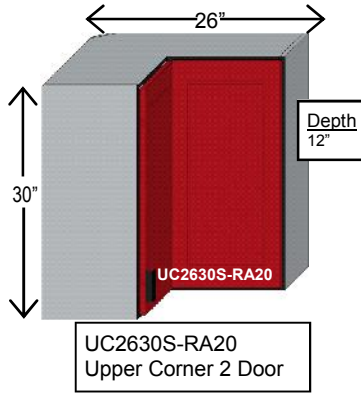

Upper Corner Cabinets 30" Tall X 26" Wide