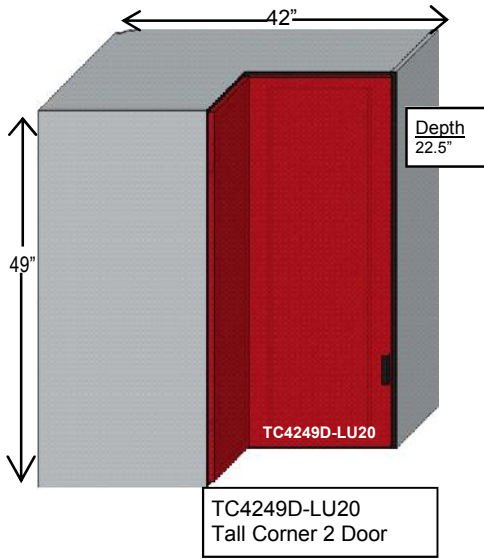

## Base Corner Cabinets 24" Tall X 42" Wide

## Base Corner Cabinets 30" Tall X 26" Wide

## Base Corner Cabinets 30" Tall X 42" Wide

**Tall Corner Cabinets 49" Tall X 26" Wide**

**Tall Corner Cabinets 49" Tall X 42" Wide**

**Tall Corner Cabinets 49" Tall X 42" Wide**

**Tall Corner Cabinets 79" Tall X 26" Wide**

### Tall Corner Cabinets 79" Tall X 42" Wide