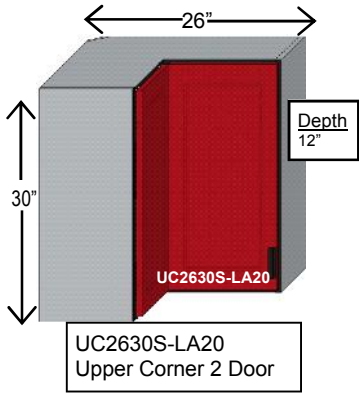

Upper Corner Cabinets 30" Tall X 26" Wide