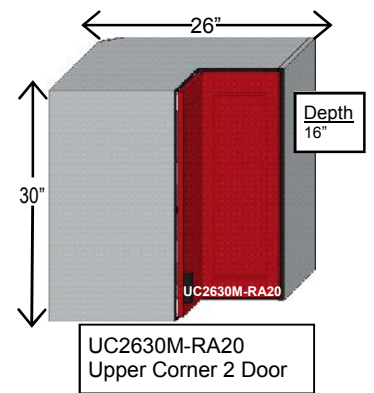

Upper Corner Cabinets 30" Tall X 26" Wide