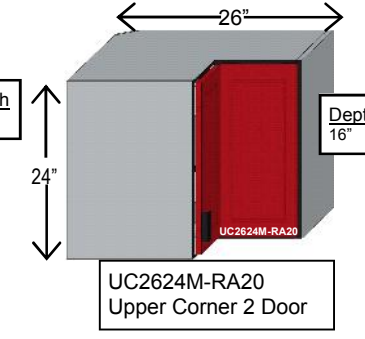

Upper Corner Cabinets 24" Tall X 26" Wide