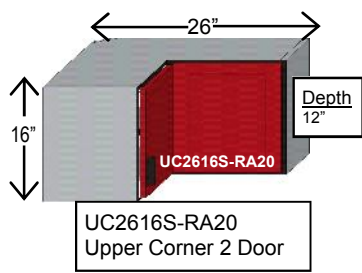

Upper Corner Cabinets 16" Tall X 26" Wide