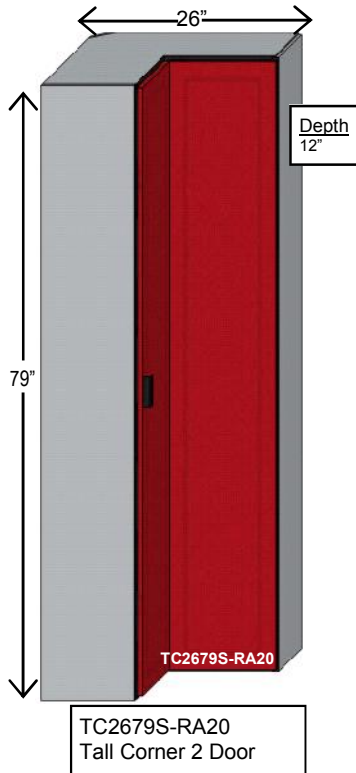

## Base Corner Cabinets 24" Tall X 26" Wide

## Base Corner Cabinets 30" Tall X 26" Wide

## Base Corner Cabinets 30" Tall X 42" Wide

**Tall Corner Cabinets 49" Tall X 26" Wide**

**Tall Corner Cabinets 49" Tall X 42" Wide**

**Tall Corner Cabinets 49" Tall X 42" Wide**

**Tall Corner Cabinets 79" Tall X 26" Wide**

### Tall Corner Cabinets 79" Tall X 42" Wide