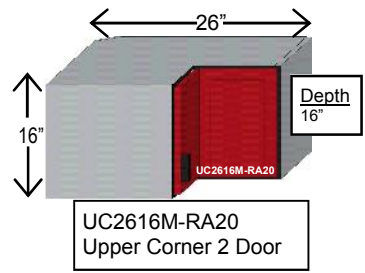

Upper Corner Cabinets 16" Tall X 26" Wide