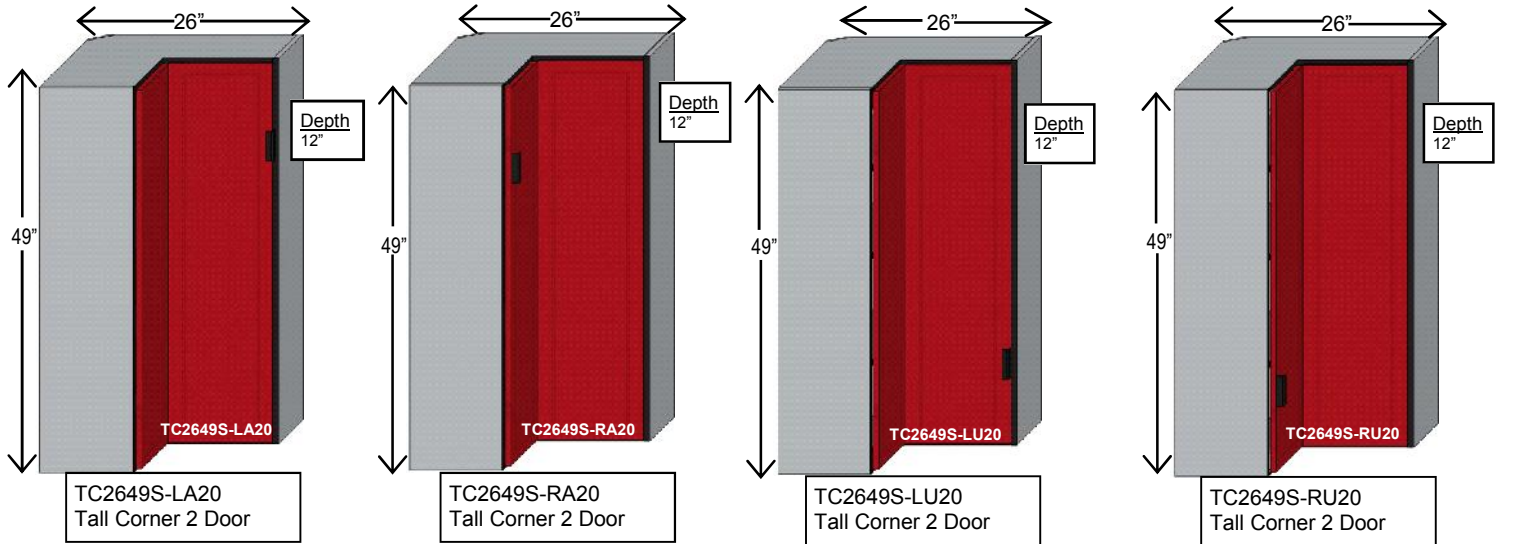

## Base Corner Cabinets 24" Tall X 26" Wide

## Base Corner Cabinets 24" Tall X 42" Wide

## Base Corner Cabinets 30" Tall X 26" Wide

## Base Corner Cabinets 30" Tall X 42" Wide

**Tall Corner Cabinets 49" Tall X 26" Wide**

**Tall Corner Cabinets 49" Tall X 42" Wide**

**Tall Corner Cabinets 49" Tall X 42" Wide**

**Tall Corner Cabinets 79" Tall X 26" Wide**