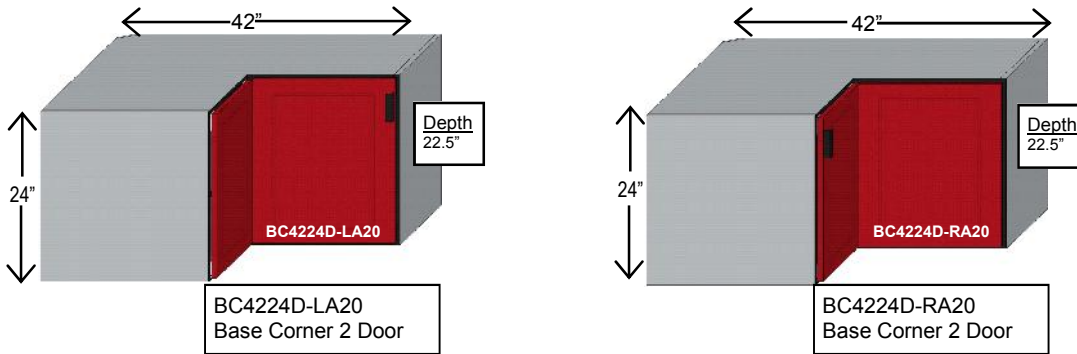

## Base Corner Cabinets 24" Tall X 26" Wide

## Base Corner Cabinets 24" Tall X 42" Wide

## Base Corner Cabinets 30" Tall X 26" Wide