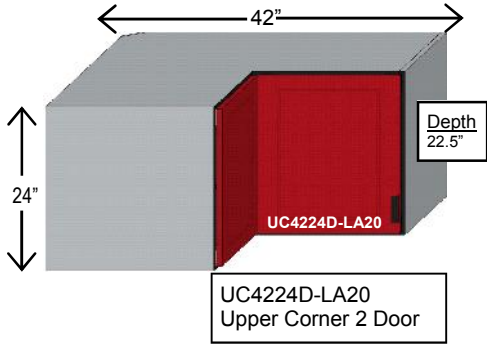

Upper Corner Cabinets 24" Tall X 42" Wide