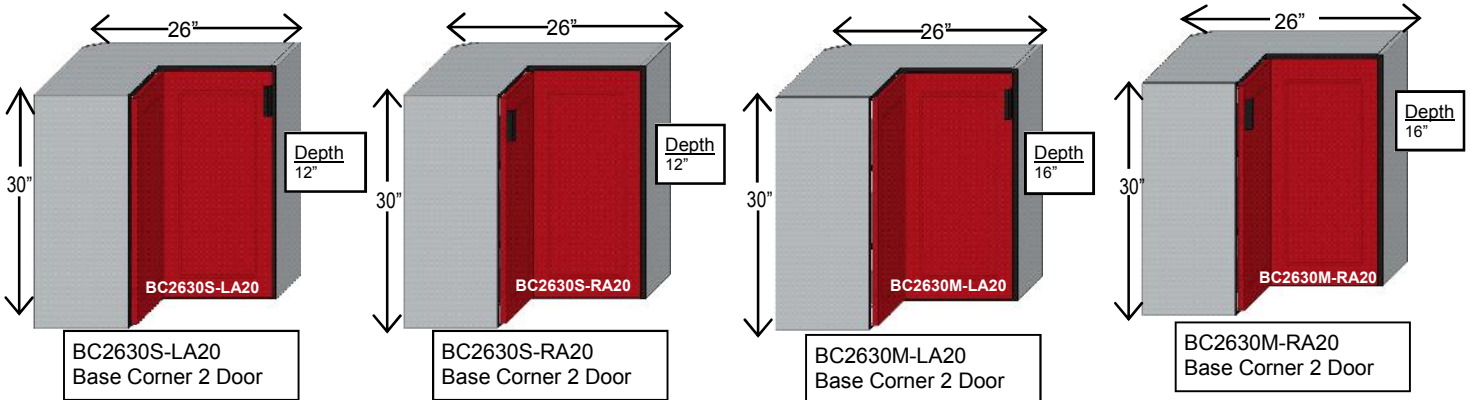

## Base Corner Cabinets 24" Tall X 26" Wide

## Base Corner Cabinets 24" Tall X 42" Wide

## Base Corner Cabinets 30" Tall X 26" Wide