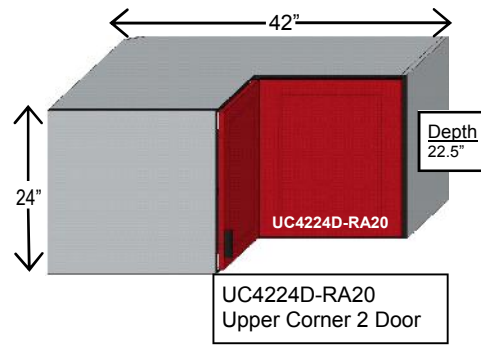

Upper Corner Cabinets 24" Tall X 42" Wide