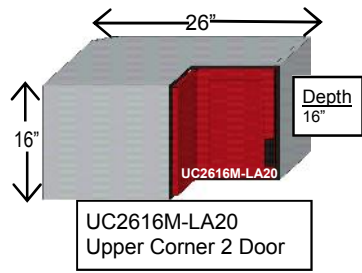

Upper Corner Cabinets 16" Tall X 26" Wide