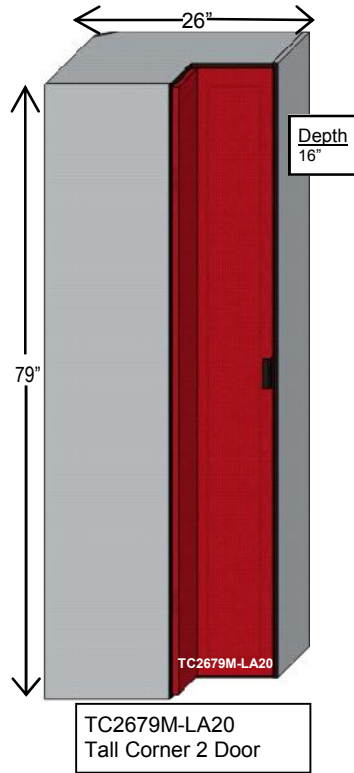

## Base Corner Cabinets 24" Tall X 42" Wide

## Base Corner Cabinets 30" Tall X 26" Wide

## Base Corner Cabinets 30" Tall X 42" Wide

**Tall Corner Cabinets 49" Tall X 26" Wide**

**Tall Corner Cabinets 49" Tall X 42" Wide**

**Tall Corner Cabinets 49" Tall X 42" Wide**

**Tall Corner Cabinets 79" Tall X 26" Wide**

### Tall Corner Cabinets 79" Tall X 42" Wide