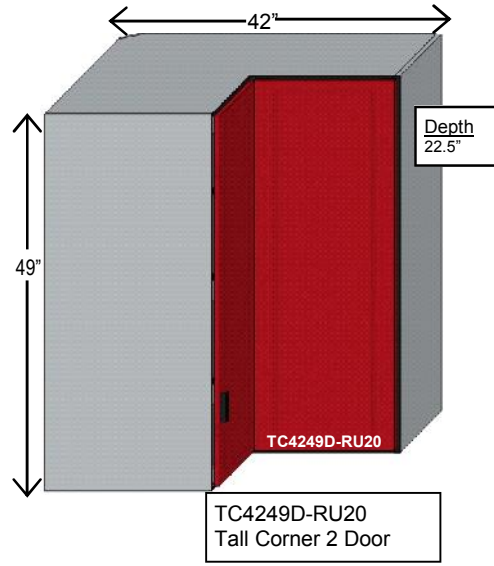

## Base Corner Cabinets 24" Tall X 26" Wide

## Base Corner Cabinets 30" Tall X 26" Wide

## Base Corner Cabinets 30" Tall X 42" Wide

**Tall Corner Cabinets 49" Tall X 26" Wide**

**Tall Corner Cabinets 49" Tall X 42" Wide**

**Tall Corner Cabinets 49" Tall X 42" Wide**

**Tall Corner Cabinets 79" Tall X 26" Wide**

### Tall Corner Cabinets 79" Tall X 42" Wide