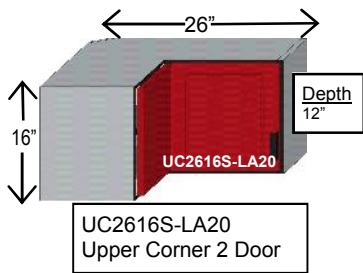

Upper Corner Cabinets 16" Tall X 26" Wide