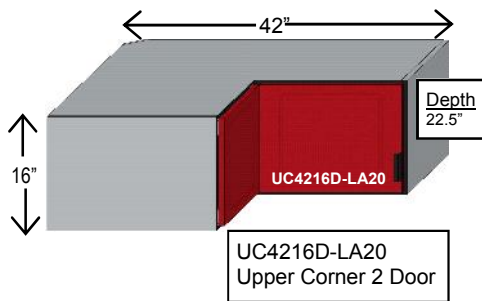

Upper Corner Cabinets 16" Tall X 42" Wide