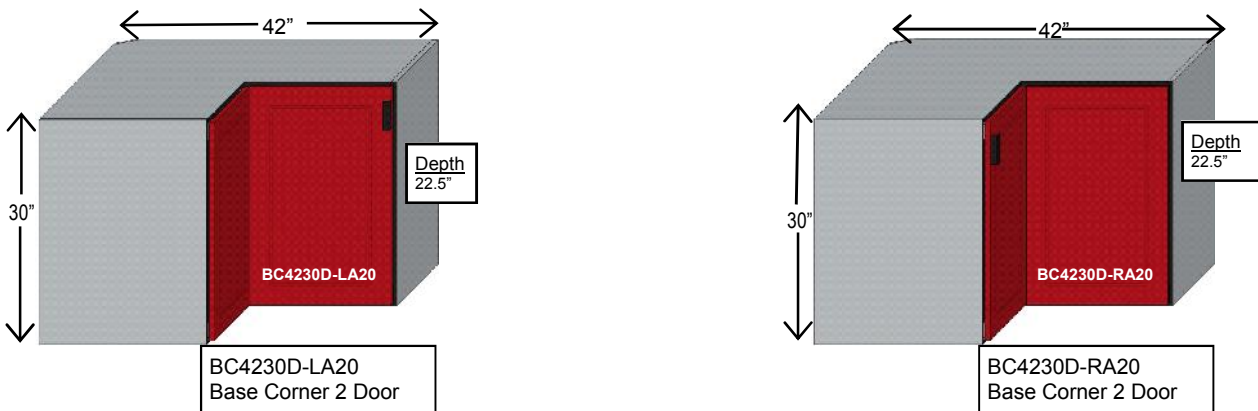

Base Corner Cabinets 30" Tall X 42" Wide