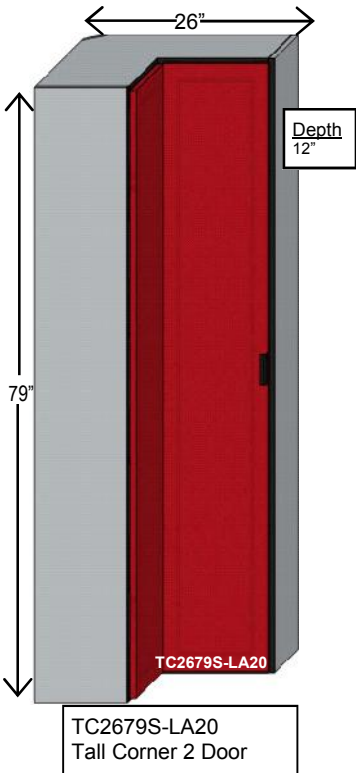

## Base Corner Cabinets 24" Tall X 26" Wide

## Base Corner Cabinets 30" Tall X 26" Wide

## Base Corner Cabinets 30" Tall X 42" Wide

**Tall Corner Cabinets 49" Tall X 26" Wide**

**Tall Corner Cabinets 49" Tall X 42" Wide**

**Tall Corner Cabinets 49" Tall X 42" Wide**

**Tall Corner Cabinets 79" Tall X 26" Wide**

### Tall Corner Cabinets 79" Tall X 42" Wide