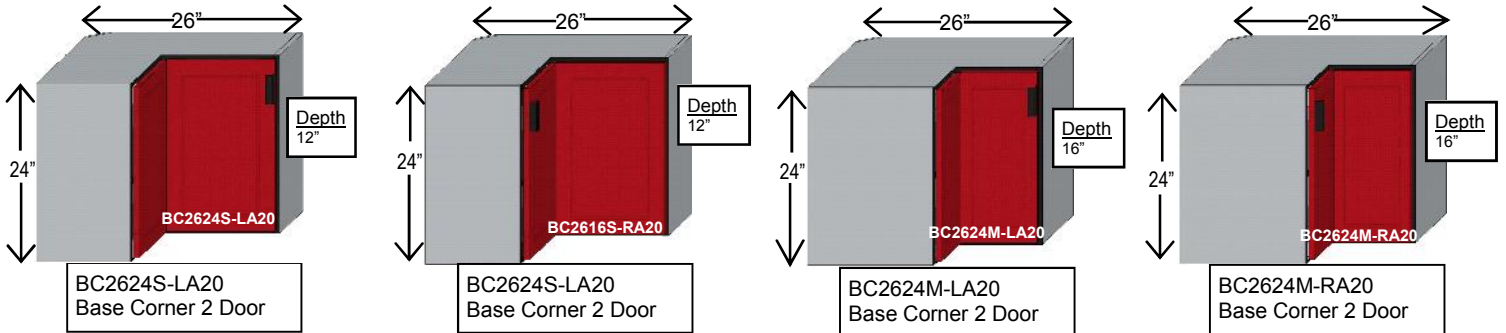

## Base Corner Cabinets 24" Tall X 26" Wide

## Base Corner Cabinets 24" Tall X 42" Wide

## Base Corner Cabinets 30" Tall X 26" Wide