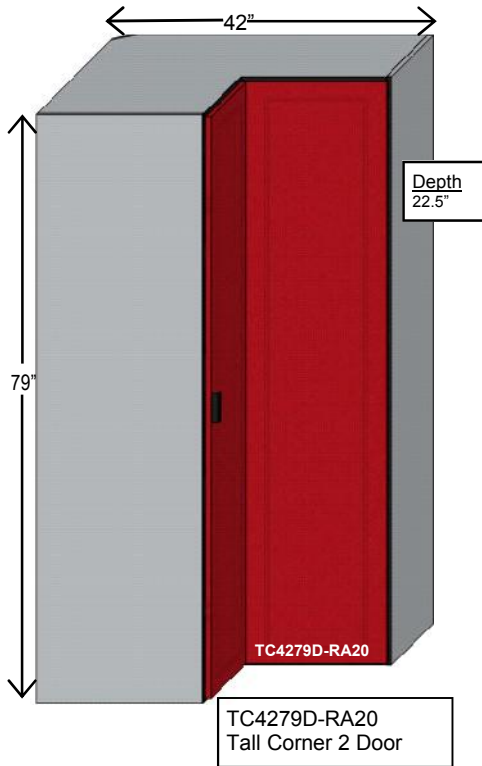

## Base Corner Cabinets 24" Tall X 26" Wide

## Base Corner Cabinets 30" Tall X 26" Wide

## Base Corner Cabinets 30" Tall X 42" Wide

**Tall Corner Cabinets 49" Tall X 26" Wide**

**Tall Corner Cabinets 49" Tall X 42" Wide**

**Tall Corner Cabinets 49" Tall X 42" Wide**

**Tall Corner Cabinets 79" Tall X 26" Wide**

### Tall Corner Cabinets 79" Tall X 42" Wide