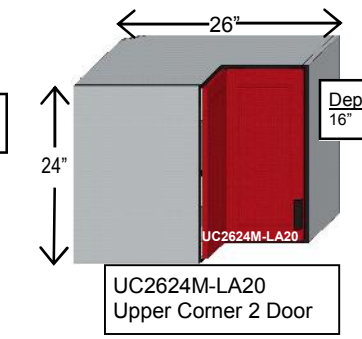

Upper Corner Cabinets 24" Tall X 26" Wide