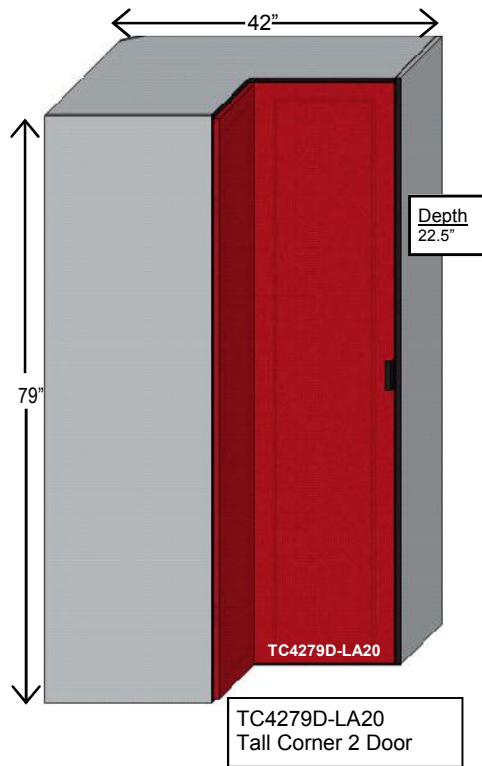

## Base Corner Cabinets 24" Tall X 26" Wide

## Base Corner Cabinets 30" Tall X 26" Wide

## Base Corner Cabinets 30" Tall X 42" Wide

**Tall Corner Cabinets 49" Tall X 26" Wide**

**Tall Corner Cabinets 49" Tall X 42" Wide**

**Tall Corner Cabinets 49" Tall X 42" Wide**

**Tall Corner Cabinets 79" Tall X 26" Wide**

### Tall Corner Cabinets 79" Tall X 42" Wide