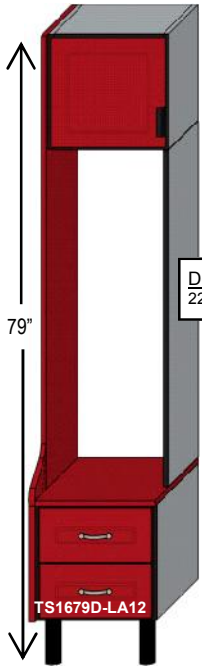

# RedLine garagecabinets

The Original, and Best, Powder Coated Garage Cabinets

## Tall Locker Cabinets 79" Tall X 16" Wide

TS1679D-LA12  
Tall Locker 1 Doors, 2 Drawers

TS1679D-RA12  
Tall Locker 1 Doors, 2 Drawers

TS1679D-LA20  
Tall Locker 2 Doors

TS1679D-RA20  
Tall Locker 2 Doors

## Tall Locker Cabinets 79" Tall X 32" Wide

TS3279D-PA22  
Tall Locker 2 Doors, 2 Drawers

TS3279D-PA24  
Tall Locker 2 Doors, 4 Drawers

TS3279D-PA40  
Tall Locker 4 Doors