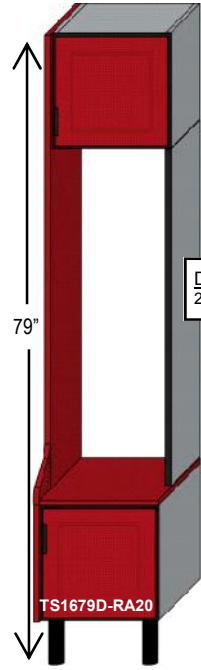

## Tall Locker Cabinets 79" Tall X 16" Wide

TS1679D-LA12  
Tall Locker 1 Doors, 2 Drawers

TS1679D-RA12  
Tall Locker 1 Doors, 2 Drawers

TS1679D-LA20  
Tall Locker 2 Doors

TS1679D-RA20  
Tall Locker 2 Doors

## Tall Locker Cabinets 79" Tall X 32" Wide

TS3279D-PA22  
Tall Locker 2 Doors, 2 Drawers

TS3279D-PA24  
Tall Locker 2 Doors, 4 Drawers

TS3279D-PA40  
Tall Locker 4 Doors