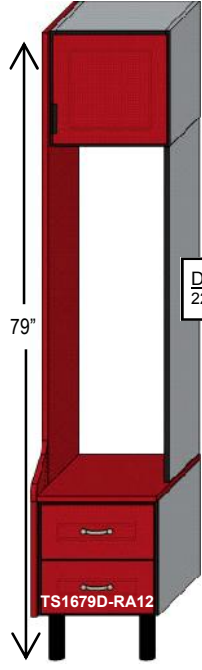

# RedLine garagecabinets

The Original, and Best, Powder Coated Garage Cabinets

## Tall Locker Cabinets 79" Tall X 16" Wide

TS1679D-LA12  
Tall Locker 1 Doors, 2 Drawers

TS1679D-RA12  
Tall Locker 1 Doors, 2 Drawers

TS1679D-LA20  
Tall Locker 2 Doors

TS1679D-RA20  
Tall Locker 2 Doors

## Tall Locker Cabinets 79" Tall X 32" Wide

TS3279D-PA22  
Tall Locker 2 Doors, 2 Drawers

TS3279D-PA24  
Tall Locker 2 Doors, 4 Drawers

TS3279D-PA40  
Tall Locker 4 Doors