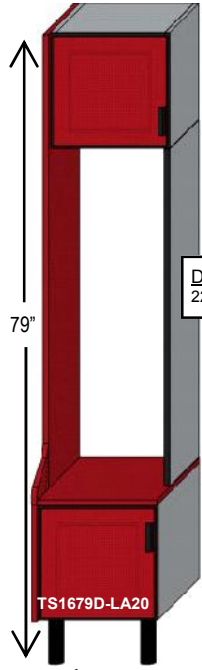

# RedLine garagecabinets

The Original, and Best, Powder Coated Garage Cabinets

## Tall Locker Cabinets 79" Tall X 16" Wide

TS1679D-LA12  
Tall Locker 1 Doors, 2 Drawers

TS1679D-RA12  
Tall Locker 1 Doors, 2 Drawers

TS1679D-LA20  
Tall Locker 2 Doors

TS1679D-RA20  
Tall Locker 2 Doors

## Tall Locker Cabinets 79" Tall X 32" Wide

TS3279D-PA22  
Tall Locker 2 Doors, 2 Drawers

TS3279D-PA24  
Tall Locker 2 Doors, 4 Drawers

TS3279D-PA40  
Tall Locker 4 Doors