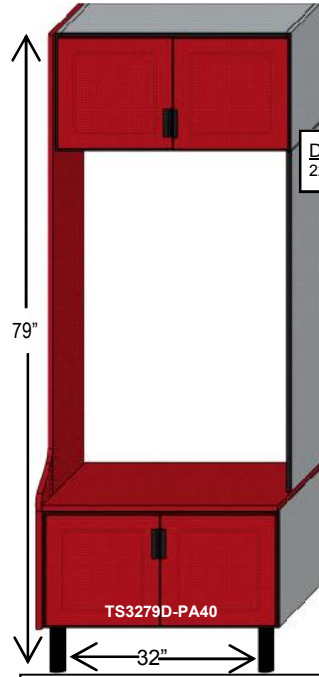

## Tall Locker Cabinets 79" Tall X 16" Wide

TS1679D-LA12  
Tall Locker 1 Doors, 2 Drawers

TS1679D-RA12  
Tall Locker 1 Doors, 2 Drawers

TS1679D-LA20  
Tall Locker 2 Doors

TS1679D-RA20  
Tall Locker 2 Doors

## Tall Locker Cabinets 79" Tall X 32" Wide

TS3279D-PA22  
Tall Locker 2 Doors, 2 Drawers

TS3279D-PA24  
Tall Locker 2 Doors, 4 Drawers

TS3279D-PA40  
Tall Locker 4 Doors