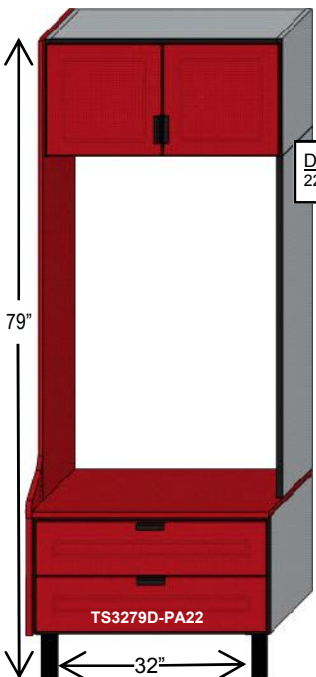

## Tall Locker Cabinets 79" Tall X 16" Wide

TS1679D-LA12  
Tall Locker 1 Doors, 2 Drawers

TS1679D-RA12  
Tall Locker 1 Doors, 2 Drawers

TS1679D-LA20  
Tall Locker 2 Doors

TS1679D-RA20  
Tall Locker 2 Doors

## Tall Locker Cabinets 79" Tall X 32" Wide

TS3279D-PA22  
Tall Locker 2 Doors, 2 Drawers

TS3279D-PA24  
Tall Locker 2 Doors, 4 Drawers

TS3279D-PA40  
Tall Locker 4 Doors