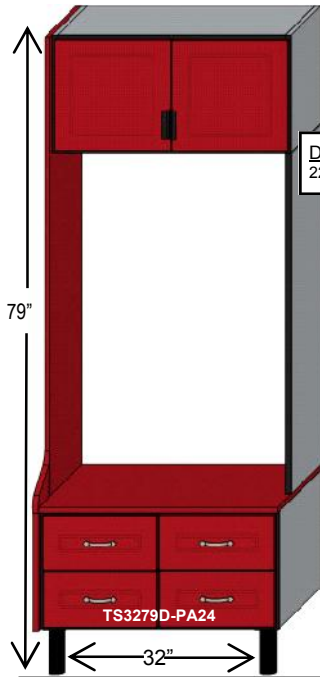

## Tall Locker Cabinets 79" Tall X 16" Wide

TS1679D-LA12  
Tall Locker 1 Doors, 2 Drawers

TS1679D-RA12  
Tall Locker 1 Doors, 2 Drawers

TS1679D-LA20  
Tall Locker 2 Doors

TS1679D-RA20  
Tall Locker 2 Doors

## Tall Locker Cabinets 79" Tall X 32" Wide

TS3279D-PA22  
Tall Locker 2 Doors, 2 Drawers

TS3279D-PA24  
Tall Locker 2 Doors, 4 Drawers

TS3279D-PA40  
Tall Locker 4 Doors