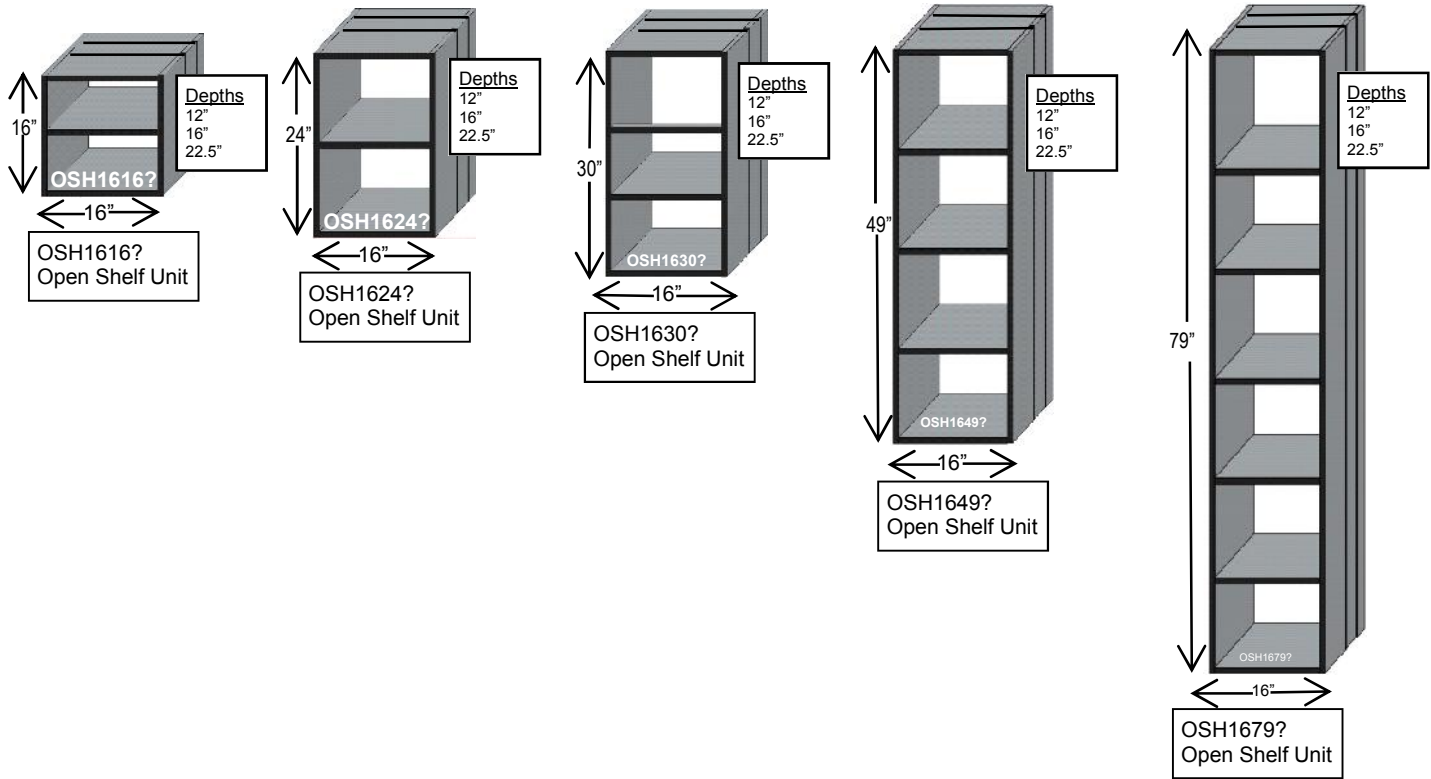

RedLine garage cabinets

The Original, and Best, Powder Coated Garage Cabinets

Open Shelf 16" Wide

Open Shelf 32" Wide