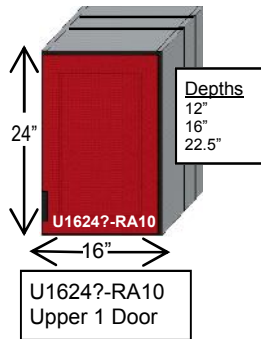

## Upper Cabinets 16" Tall X 16" Wide

## Upper Cabinets 24" Tall X 16" Wide