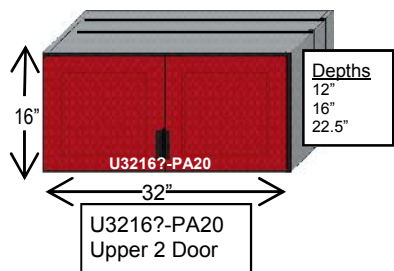

Upper Cabinets 16" Tall X 32" Wide