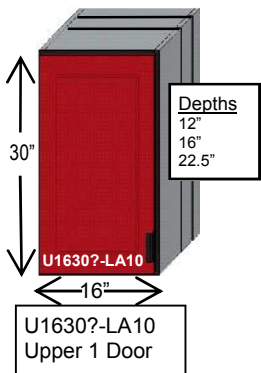

## Upper Cabinets 16" Tall X 16" Wide

## Upper Cabinets 24" Tall X 16" Wide

## Upper Cabinets 30" Tall X 16" Wide

**Upper Cabinets 16" Tall X 32" Wide**

**Upper Cabinets 24" Tall X 32" Wide**

**Upper Cabinets 30" Tall X 32" Wide**