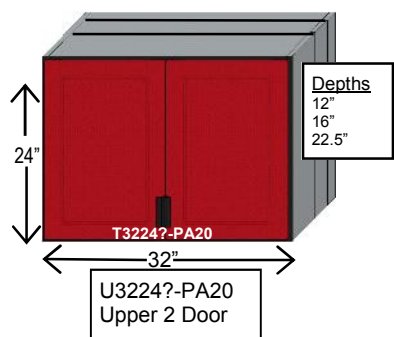

## Upper Cabinets 16" Tall X 16" Wide

## Upper Cabinets 24" Tall X 16" Wide

## Upper Cabinets 30" Tall X 16" Wide

**Upper Cabinets 16" Tall X 32" Wide**

**Upper Cabinets 24" Tall X 32" Wide**

**Upper Cabinets 30" Tall X 32" Wide**