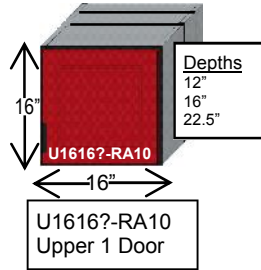

## Upper Cabinets 16" Tall X 16" Wide

## Upper Cabinets 24" Tall X 16" Wide