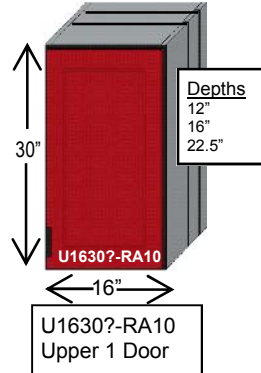

Upper Cabinets 30" Tall X 16" Wide